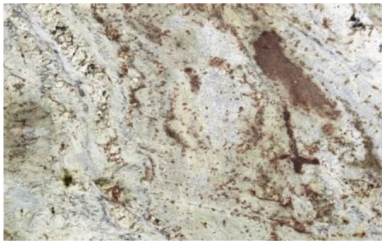

GRANITE COUNTERTOPS

NATURAL STONE 1

COUSEU

BORDEAUX RIVER

BALTIC BROWN

BIANCO ANTICO

BLACK GALAXY

CIGNUS

ORNAMENTAL

ORNAMENTAL LIGHT

SPLENDOR GOLD

SANTA CECILIA

SIENNA BORDEAUX

VENECIATUS

WHITE DALLAS

WHITE GALAXY

WHITE ICE

YELLOW RIVER

SOLARIUS

SEA PEARL

SATURNIA

SANDALUS

ROMA IMPERIAL

FIORDE