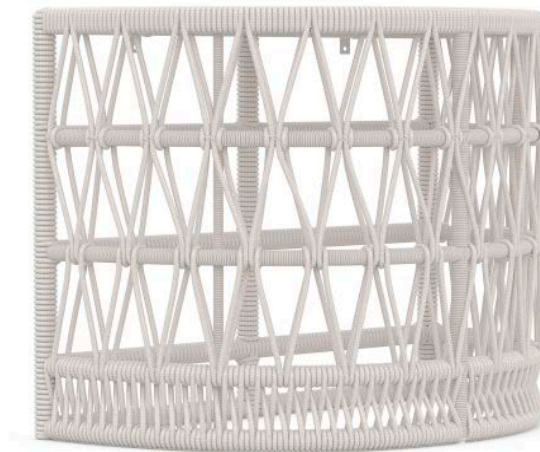

ROCKPORT

PAGE 51-54

ROCKPORT WALL CONSOLE

ROC-R06WC

WIDTH	DEPTH	HEIGHT
41in	23in	32.5in
104cm	58cm	83cm

MATERIALS:

- HONED CARRARA MARBLE
- SAND ALL-WEATHER ROPE