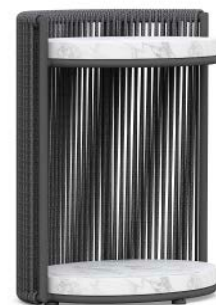

BRIGHTON

PAGE 39-40