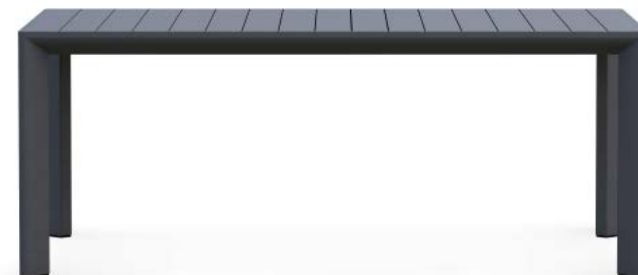

PORTO 72" DINING TABLE

POR-A16DTRC (CHARCOAL) | POR-A17DTRC (WHITE)

WIDTH	DEPTH	HEIGHT
72in	42in	29.5in
183cm	107cm	75cm

MATERIALS:

1. •CHARCOAL POWDER COATING
2. OR
3. •WHITE POWDER COATING